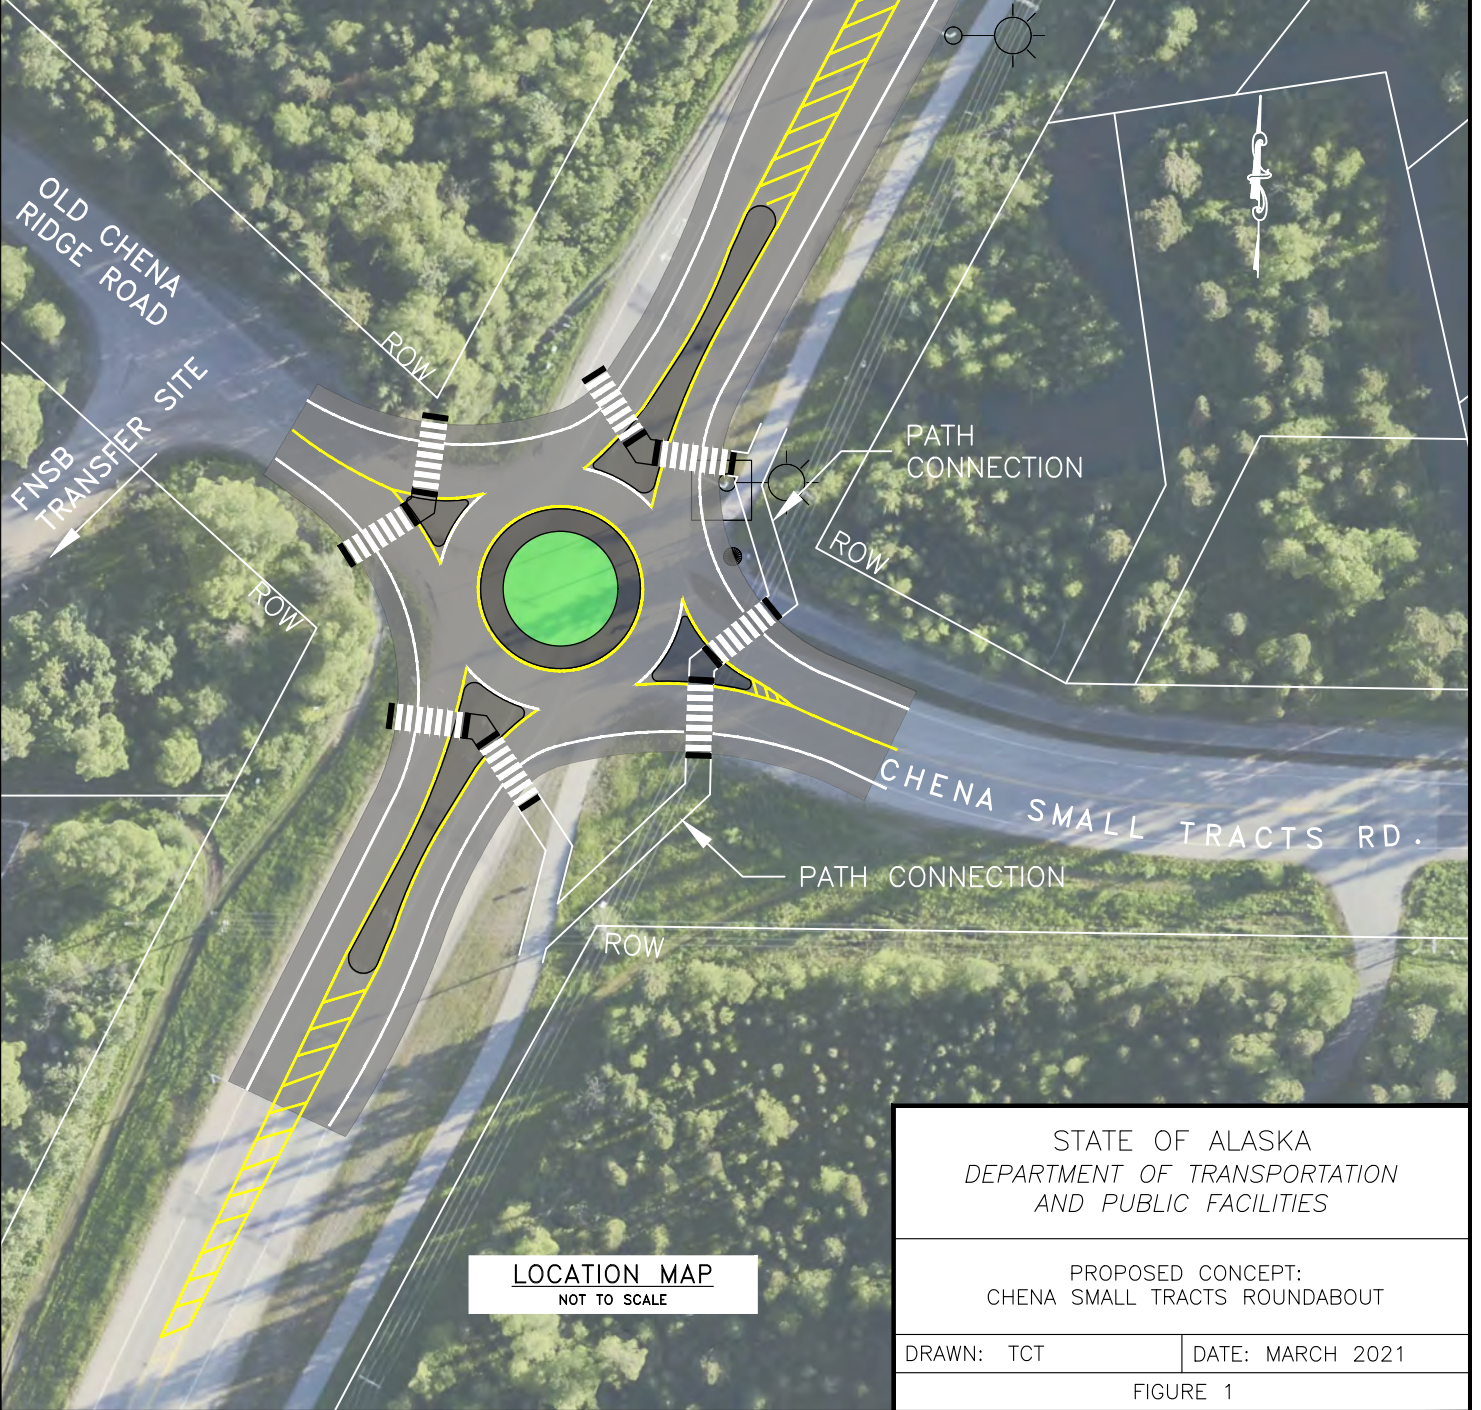

Mar 30, 2021 - 8:39am C:\Users\bomiller\Documents\chena-small-tracks\ChenaSmallTracksRoadAbt2.0 - Standard\ChenaSmallTracksRoadAbt2.1-LOCATION_MAP (3)

VICINITY MAP
NOT TO SCALE

LOCATION MAP
NOT TO SCALE

STATE OF ALASKA
DEPARTMENT OF TRANSPORTATION
AND PUBLIC FACILITIES

PROPOSED CONCEPT:
CHENA SMALL TRACTS ROUNDABOUT

DRAWN: TCT

DATE: MARCH 2021

FIGURE 1