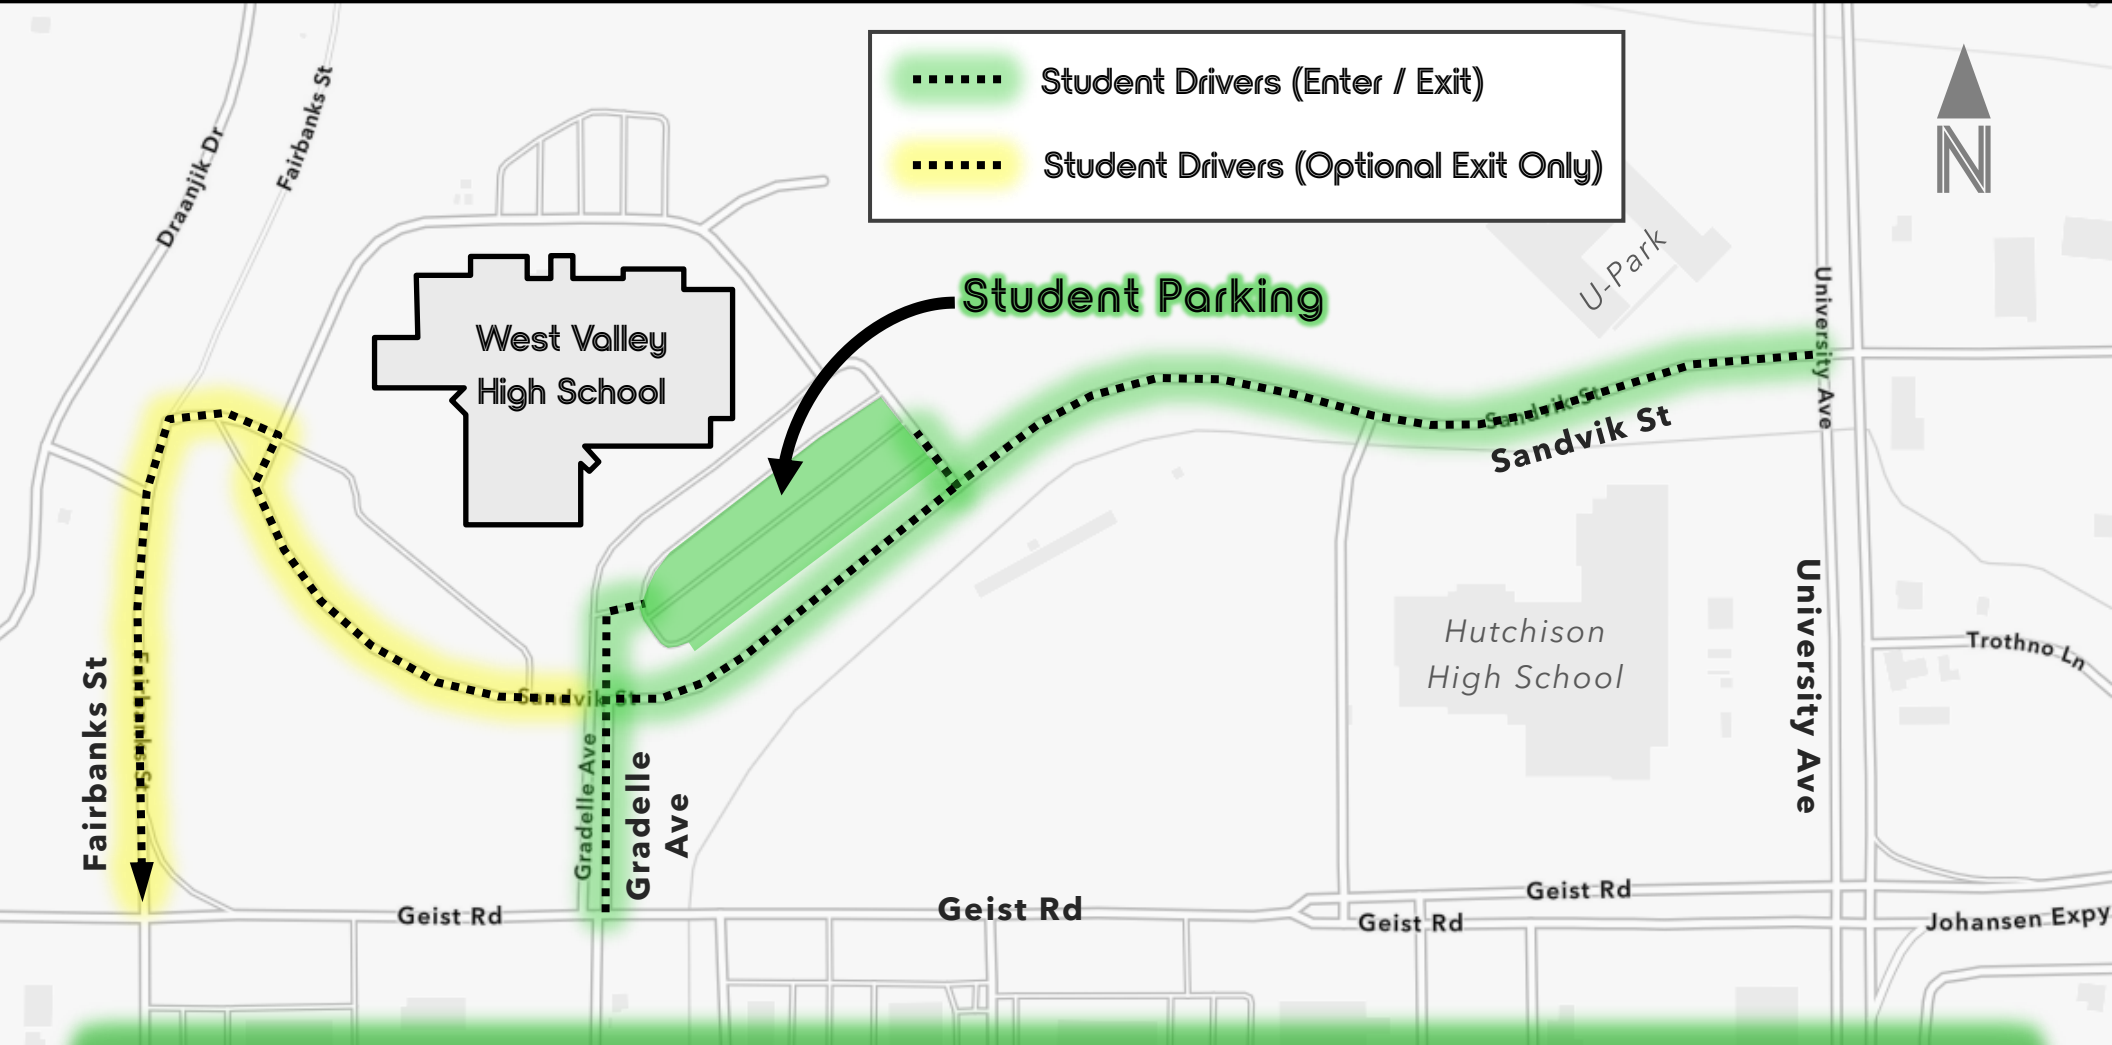

# West Valley High School –Temporary Traffic Modifications

Monday, October 14 through Friday, October 18, 2024

## Student Parking

- During this week, student drivers shall:
- Enter West Valley High School campus using Gradelle Avenue or Sandvik Street.
  - Exit West Valley High School campus using Fairbanks Street, Gradelle Avenue, or Sandvik Street.
  - Park in the student parking lot.