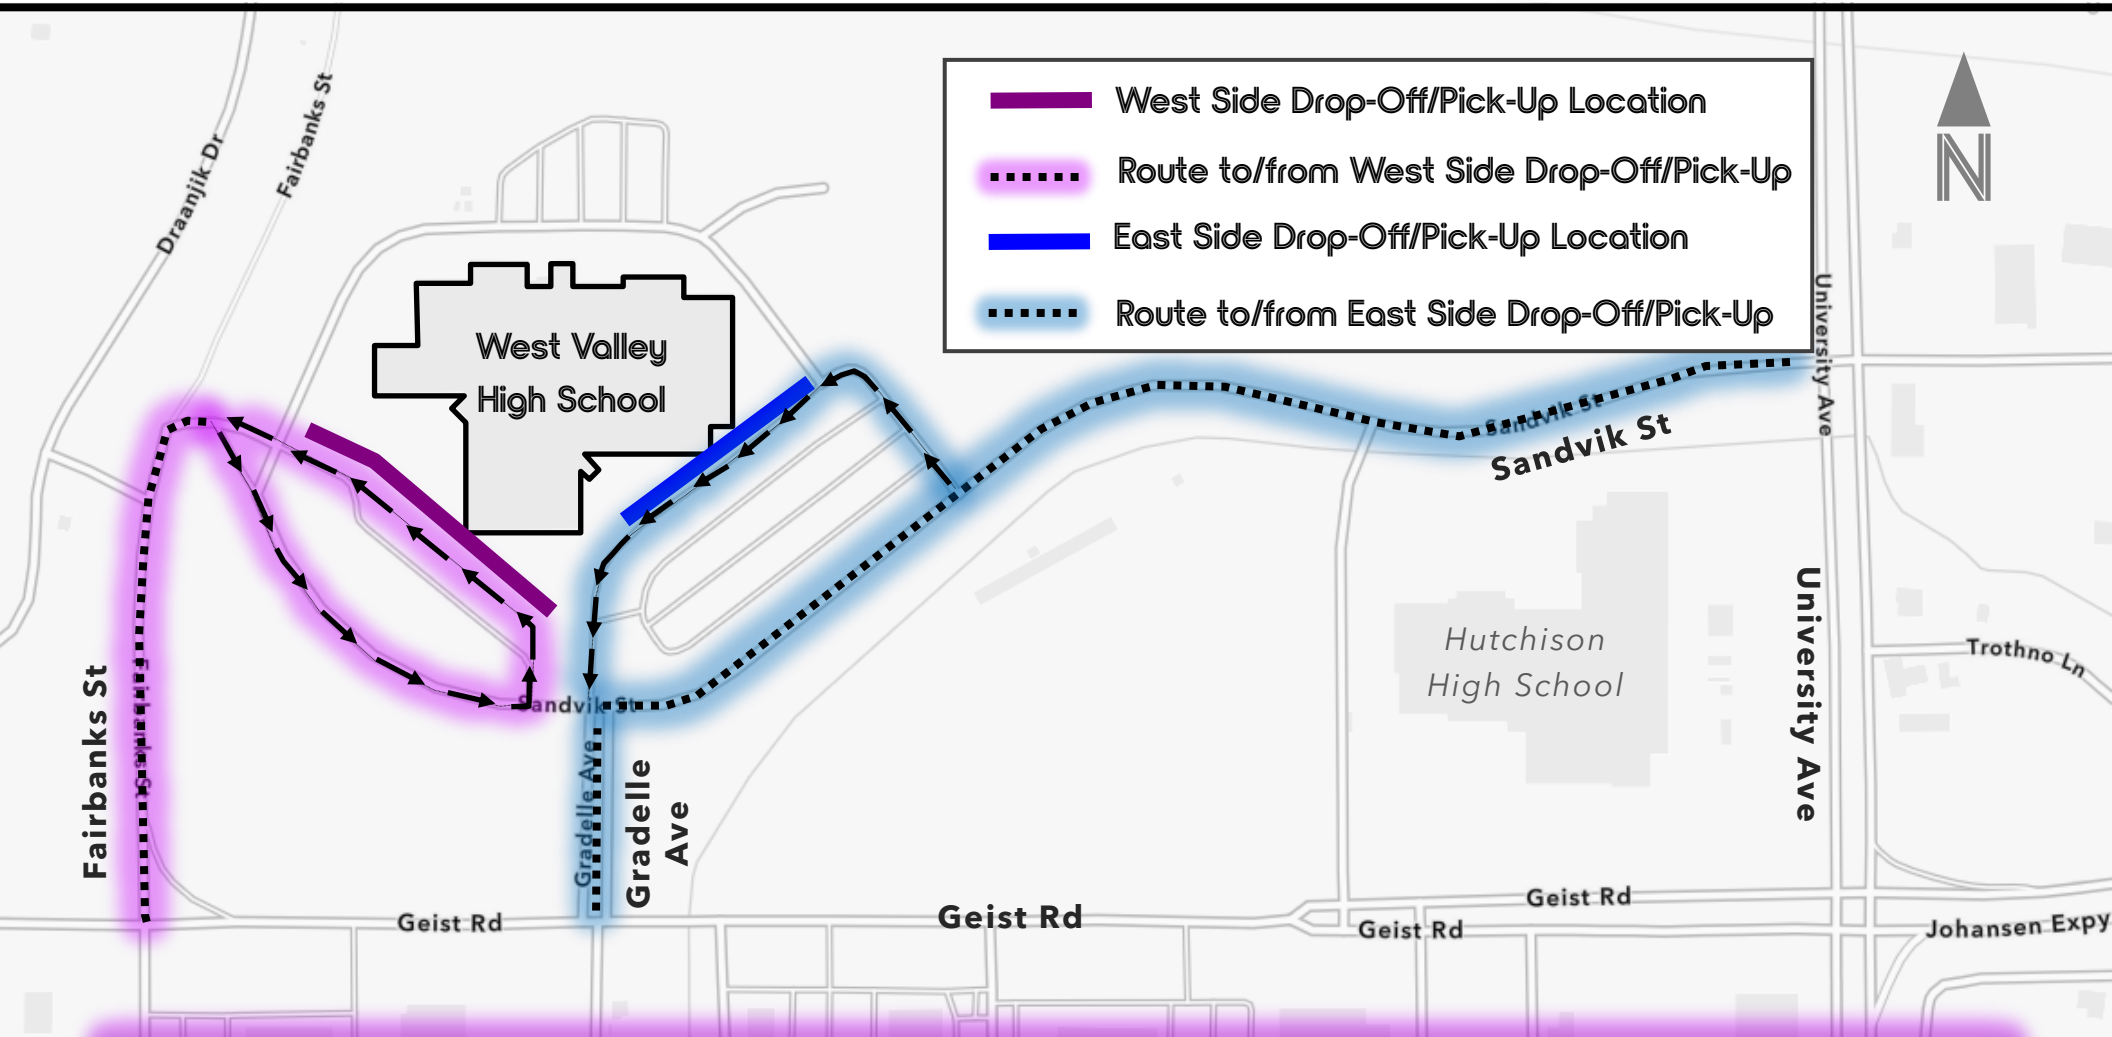

# West Valley High School –Temporary Traffic Modifications

Monday, October 14 through Friday, October 18, 2024

## Drop-Off & Pick-Up

During this week a temporary student drop-off/pick-up location will be set up on the west side of the school. Vehicles dropping off or picking up students at this location will use Fairbanks Street to enter/exit the campus.

The existing student drop-off/pick-up on the east side of the school will be available. Vehicles dropping off or picking up students at the existing location will use Sandvik Street or Grabelle Avenue to enter/exit the campus.