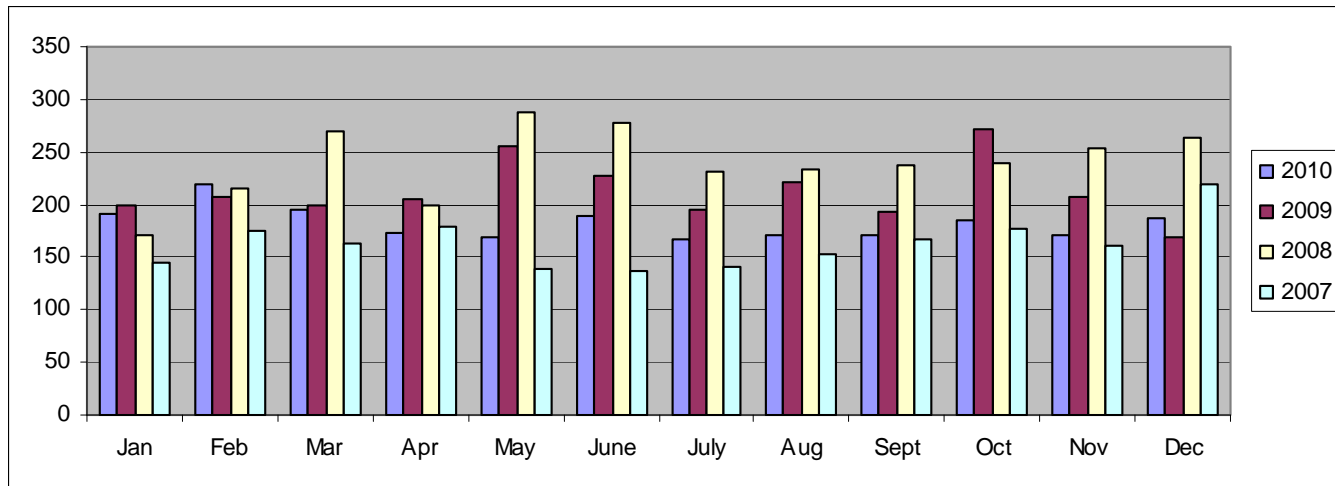

Crime Suppression Division

IMPOUNDS SECTION

DUI Stat's

2010 = 2188 DUI's

2009 = 2554 DUI's

2008 = 2878 DUI's

2007 = 1955 DUI's

Crime Suppression Division

IMPOUNDS SECTION

Impound YTD annual comparison stat's January 1 – Dec 31

	EVD	SAF	DUI	DUI Turn-In's	DWL/INS	JUNK	Soliciting	Scofflaw	TOTAL
2006	414	1597	1556		3263	2264	25	0	9119
2007	538	1662	1955		3334	2321	10	0	9820
2008	447	1383	2878	114	3483	1883	5	89	10282
2009	500	1194	2554	266	3486	1658	18	127	9803
2010	552	1094	2188	284	3333	1246	18	208	8923