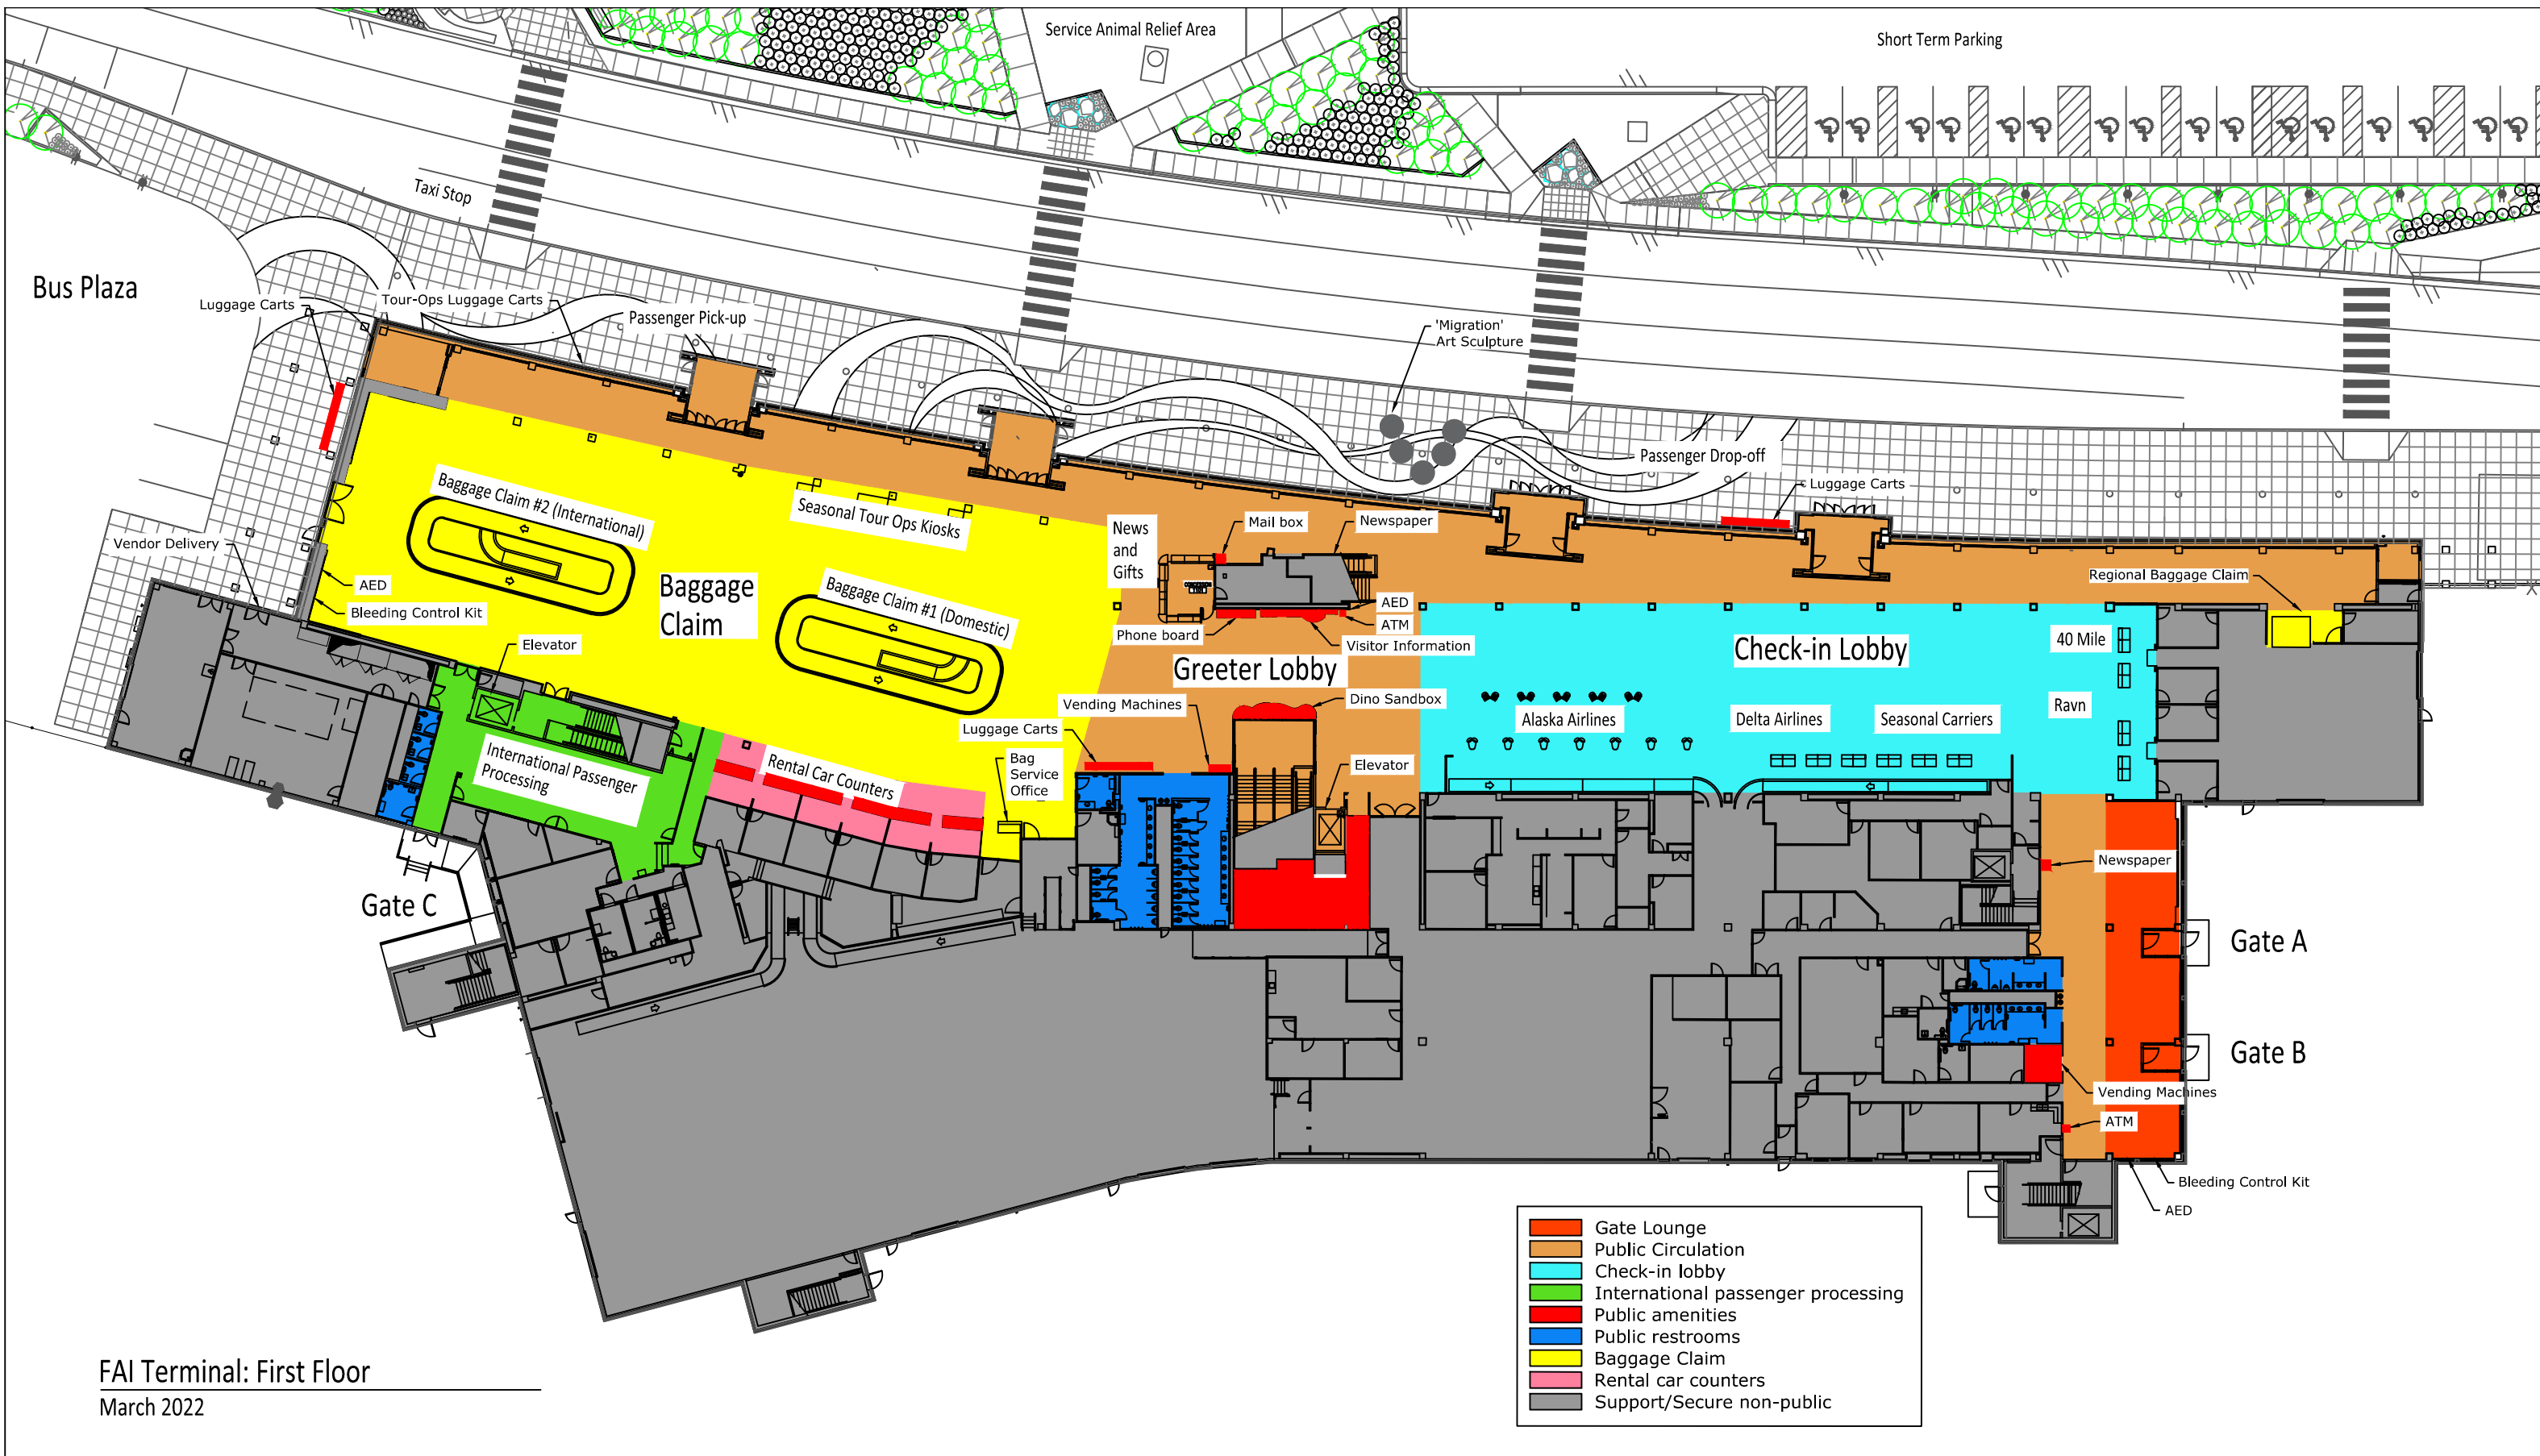

R:\ENGINEERING\drawings\FAI LEASING\MapBook\Directory map 2021-1st floor Mon, Mar/07/22 03:59pm

- Gate Lounge
- Public Circulation
- Check-in lobby
- International passenger processing
- Public amenities
- Public restrooms
- Baggage Claim
- Rental car counters
- Support/Secure non-public

**FAI Terminal: First Floor**  
 March 2022