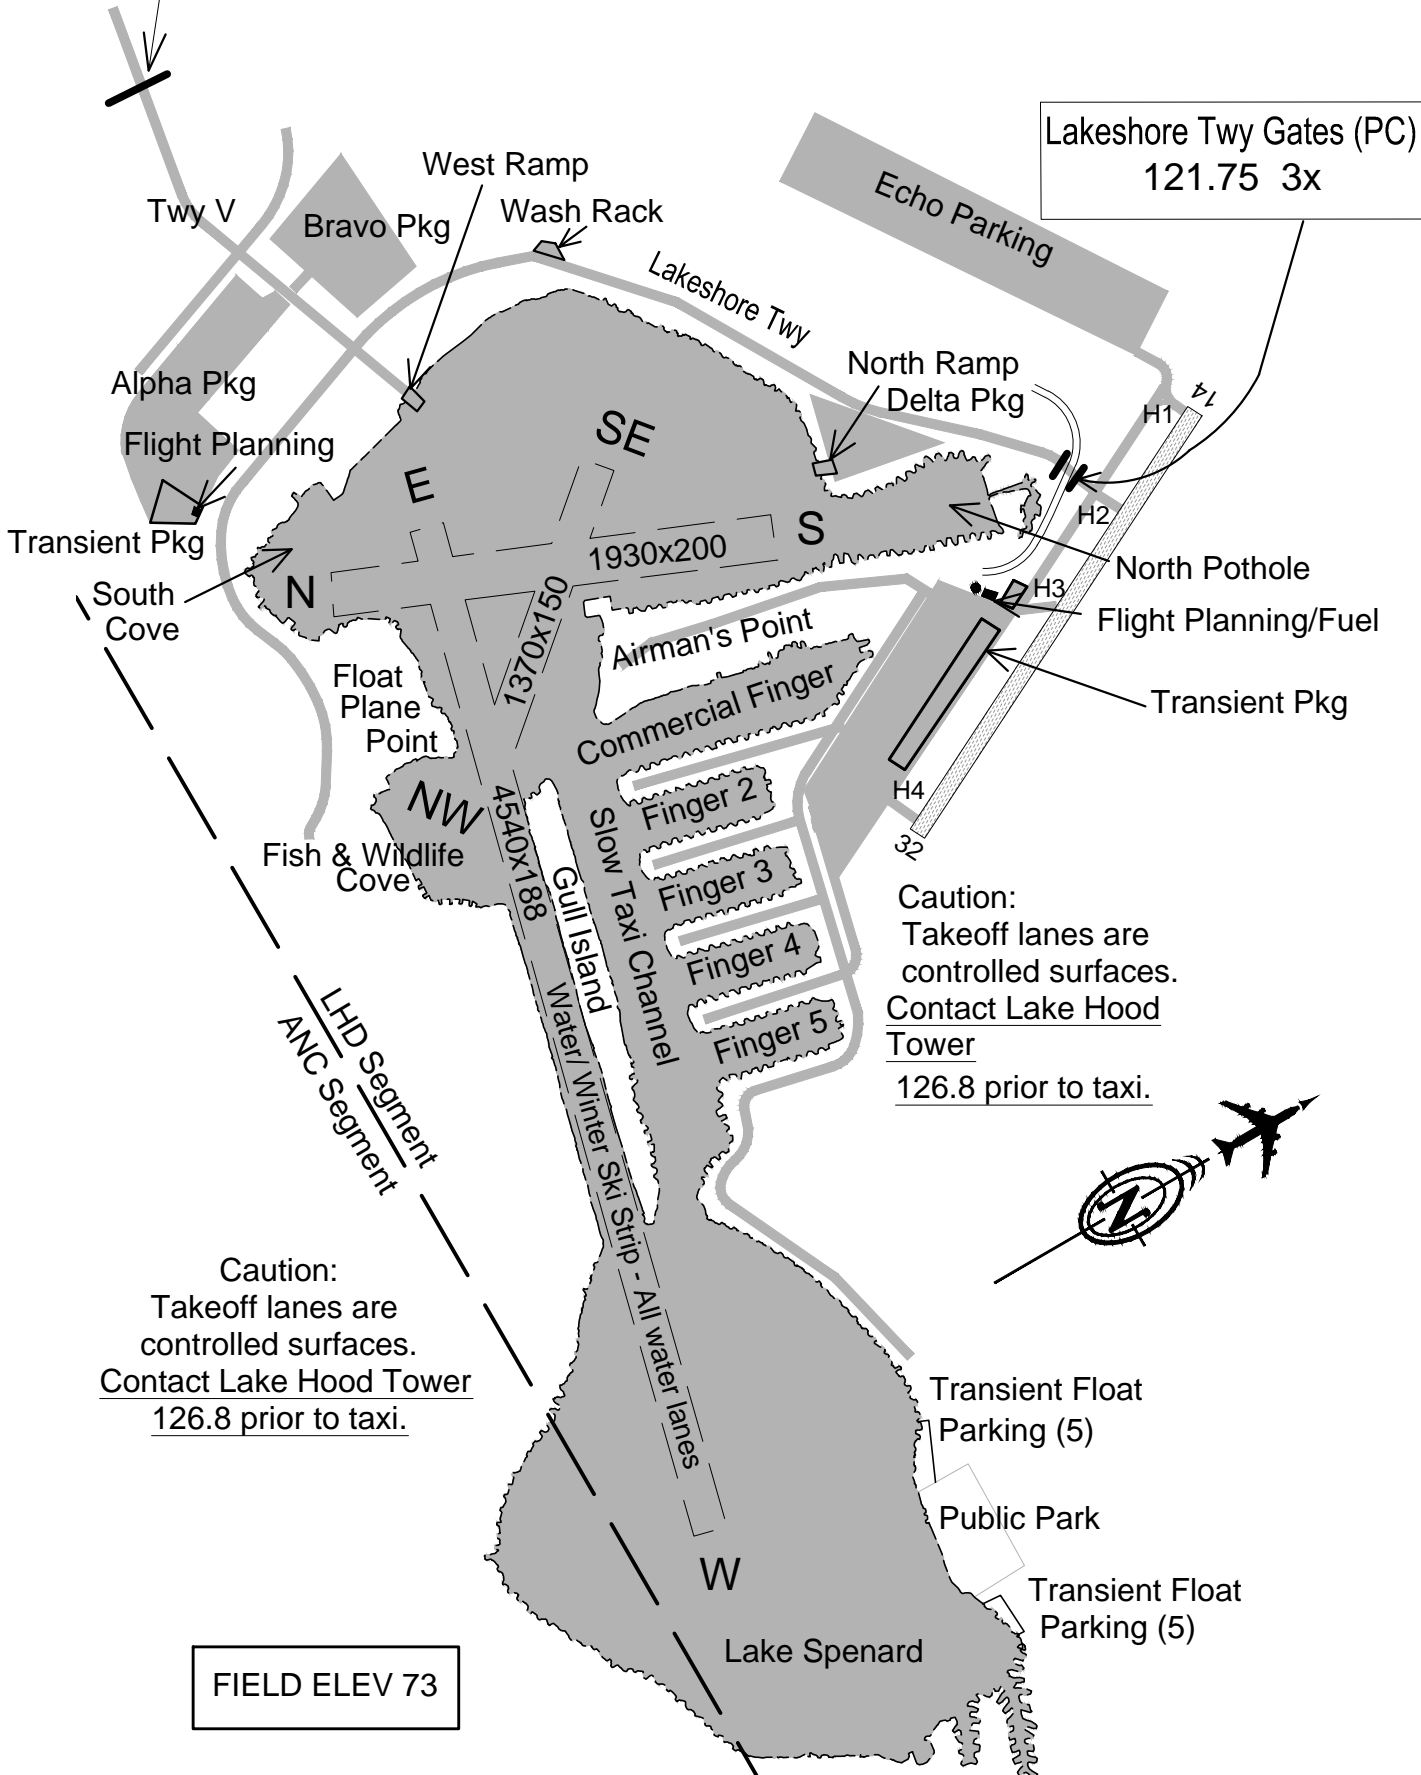

ATIS
125.6
Lake Hood Tower
126.8

ATIS by Phone
(907-245-5432)

LHD / PALH

Twy V Gates (PC)
121.75 5x

Lakeshore Twy Gates (PC)
121.75 3x

Caution:
Takeoff lanes are
controlled surfaces.
Contact Lake Hood
Tower
126.8 prior to taxi.

Caution:
Takeoff lanes are
controlled surfaces.
Contact Lake Hood Tower
126.8 prior to taxi.

FIELD ELEV 73