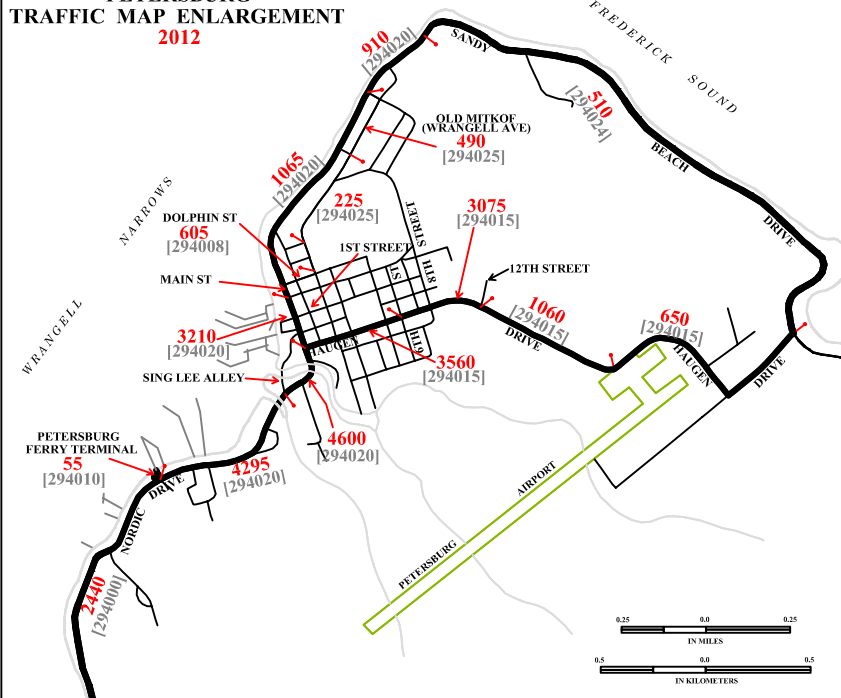

MITKOF ISLAND / PETERSBURG TRAFFIC MAP

2012

Prepared By

ALASKA DEPARTMENT OF TRANSPORTATION
AND PUBLIC FACILITIES
DIVISION OF DESIGN AND ENGINEERING SERVICES
SOUTHEAST REGION TRAFFIC AND SAFETY

LEGEND

- 999** AVERAGE DAILY TRAFFIC (SHOWN IN RED) COUNTS INCLUDE BOTH DIRECTIONS
- [295489]** CDS ROUTE NUMBER
- P.T.R. LOCATION
- STATE ROADS
- MUNICIPAL OR LOCAL ROADS

PETERSBURG TRAFFIC MAP ENLARGEMENT 2012

PETERSBURG

SEE PETERSBURG ENLARGEMENT